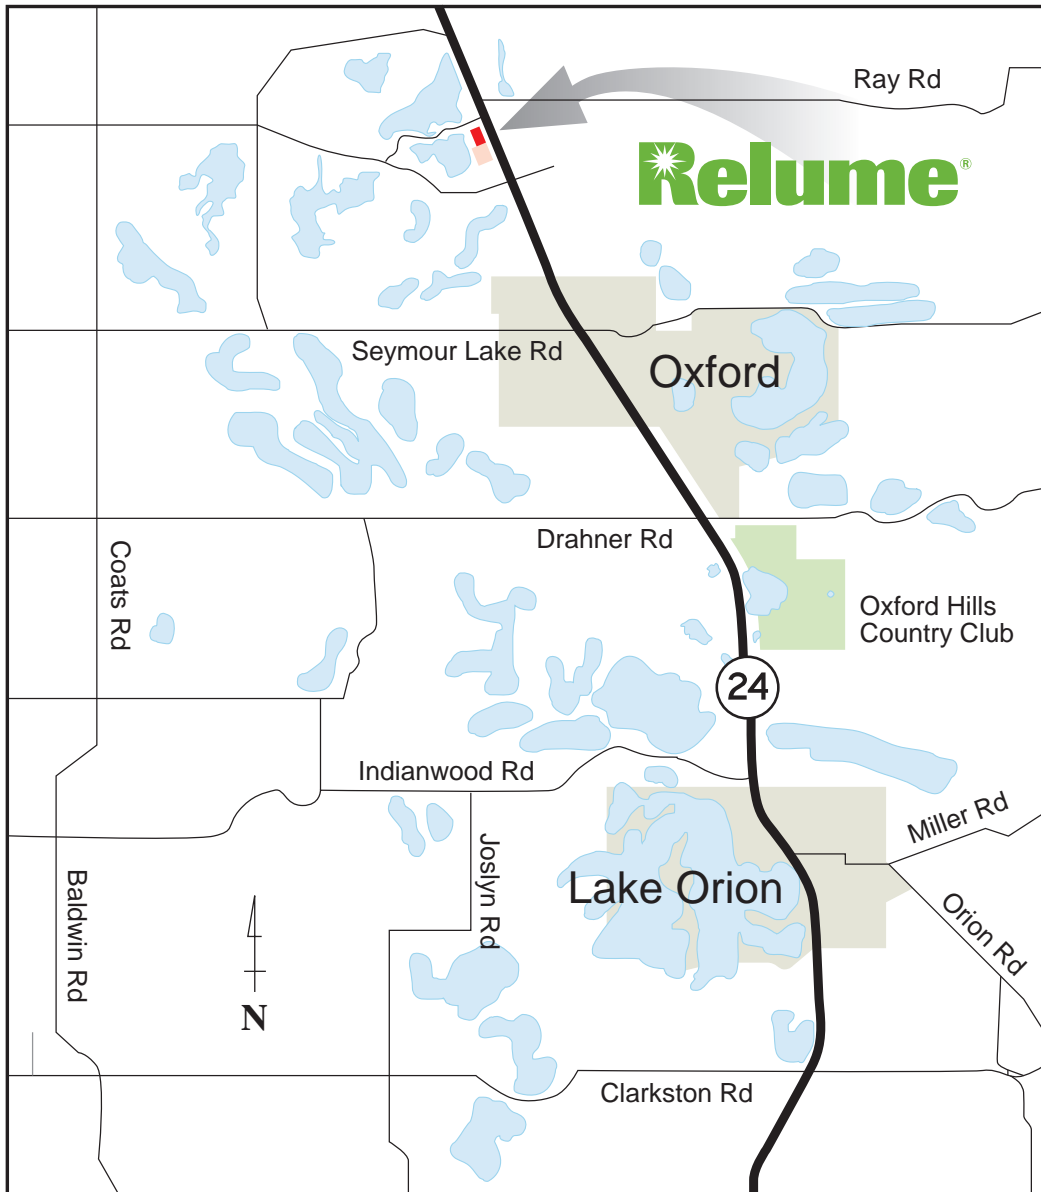

Oxford is located 42.5 miles north of Detroit. Easily accessible from both Bishop International Airport in Flint (45 mins) via I-69, or Detroit Metropolitan Wayne County Airport (1 hour 20 mins) via I-75, situated on M24 (Lapeer Road).

SE Michigan

Local Map
Next Page

Relume Technologies, Inc.
925 North Lapeer Road Ste B
Oxford, Michigan 48371
(248) 969-3800 Phone
(248) 969-3804 Fax

Offices are located 1.1 miles north of downtown Oxford, on M24 (Lapeer Road), just across the street from the Meijer shopping center.

Oxford / Lake Orion Area

Regional Map
Previous Page